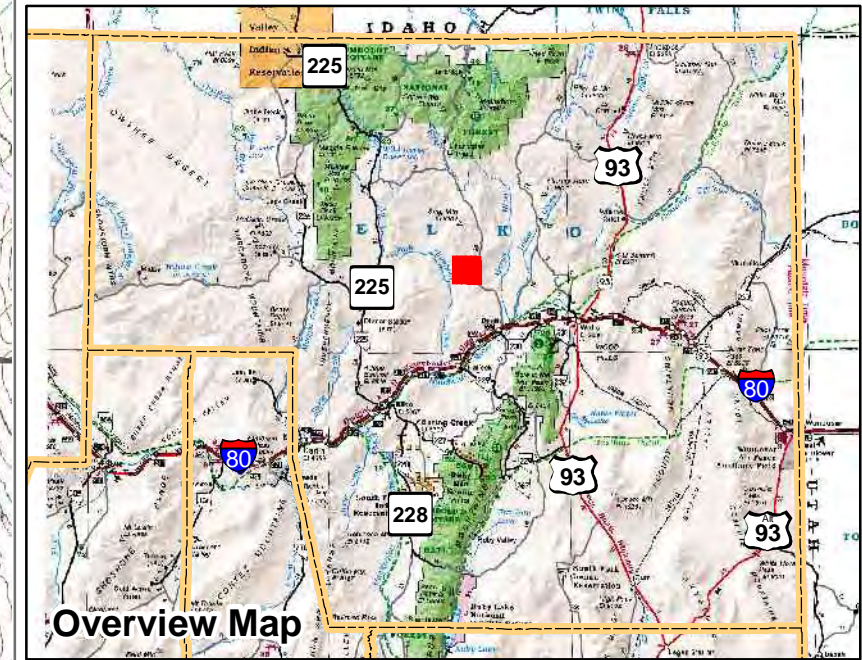

007-140

Township 39N Range 58E
of the Mount Diablo Meridian, Nevada

Legend

- Subject Parcel
- Parcel
- Public Land
- Lot
- Township/Range
- Section
- County Line

This map does NOT represent a survey. It is compiled from official records, including surveys and deeds. Recorded documents should be used for detailed legal information. Unless approved by Elko County Assessor, other uses are forbidden.