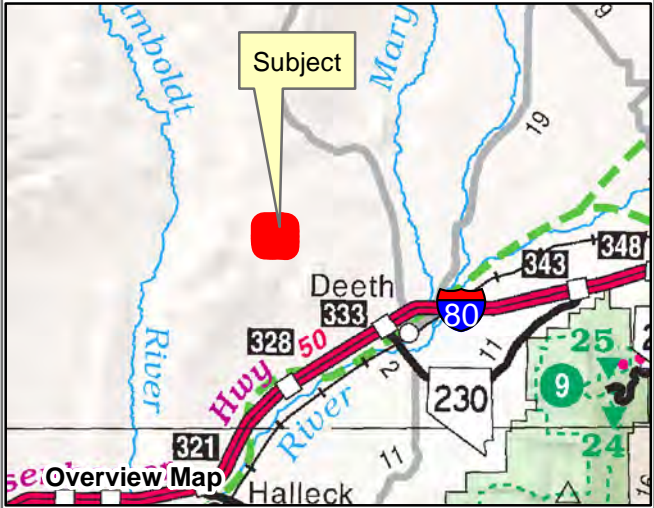

# 007-13K

Township 38N Range 58E Section 35 of the Mount Diablo Meridian, Nevada

### Legend

- Subject Parcel
- Parcel
- Section
- Road

Reference Documents:  
Map # 794611

This map does NOT represent a survey. It is compiled from official records, including surveys and deeds. Recorded documents should be used for detailed legal information. Unless approved by Elko County Assessor, other uses are forbidden.

**FOR ASSESSMENT USE ONLY**

Background image - 2017 NAIP flyover downloaded from the W. M. Keck Earth Sciences & Mining Research Information Center.  
Product of GIS  
Last Update 10/06/2021 JLS