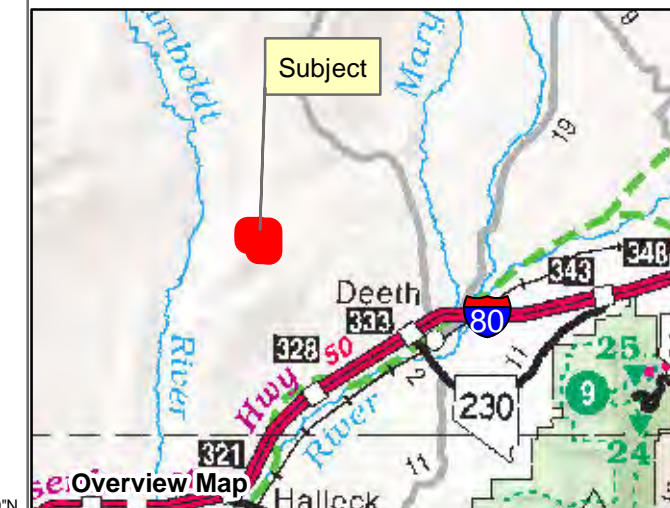

007-13J

Township 38N Range 58E Section 33 of the Mount Diablo Meridian, Nevada

- Legend**
- Subject Parcel
 - Parcel
 - Section
 - Road

Reference Documents:
Map #

This map does NOT represent a survey. It is compiled from official records, including surveys and deeds. Recorded documents should be used for detailed legal information. Unless approved by Elko County Assessor, other uses are forbidden.

FOR ASSESSMENT USE ONLY

Background image - 2017 NAIP flyover downloaded from the W. M. Keck Earth Sciences & Mining Research Information Center.
Product of GIS
Last Update 04/29/2019 JLS