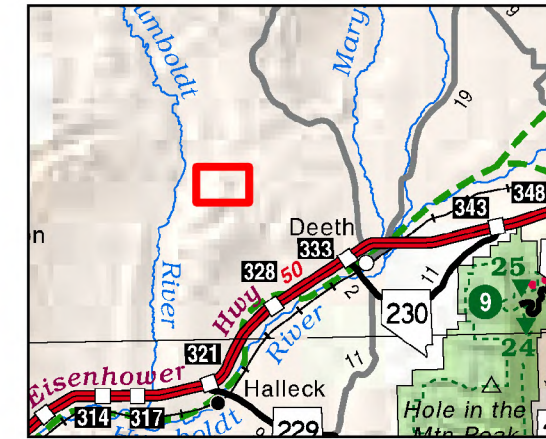

# 007-13I

Township 38N Range 58E Section 31  
of the Mount Diablo Meridian, Nevada

## Legend

- Subject Parcel
- Parcel
- Public Land
- Section

Reference Documents:  
835075

This map does NOT represent a survey.  
It is compiled from official records, including  
surveys and deeds. Recorded documents  
should be used for detailed legal information.  
Unless approved by Elko County Assessor, other  
uses are forbidden.