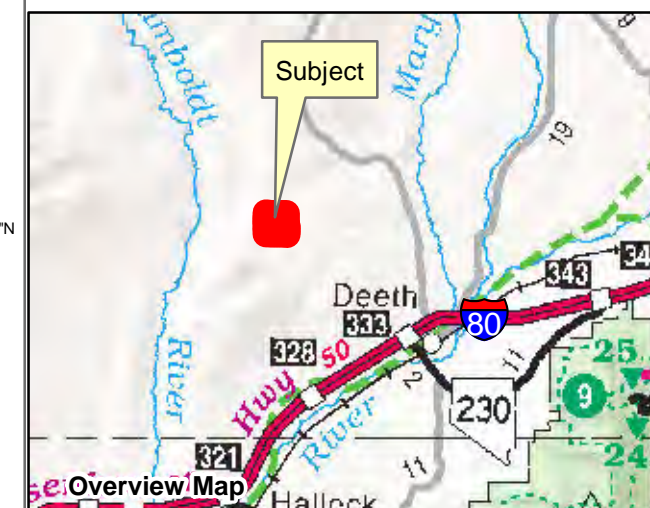

007-13H

Township 38N Range 58E Section 27
of the Mount Diablo Meridian, Nevada

Legend

- Subject Parcel
- Parcel
- Section
- Road

Reference Documents:
Map #

This map does NOT represent a survey.
It is compiled from official records, including
surveys and deeds. Recorded documents
should be used for detailed legal information.
Unless approved by Elko County Assessor,
other uses are forbidden.

FOR ASSESSMENT USE ONLY

Background image - 2017 NAIP flyover downloaded
from the W. M. Keck Earth Sciences & Mining Research
Information Center.
Product of GIS
Last Update 04/29/2019 JLS