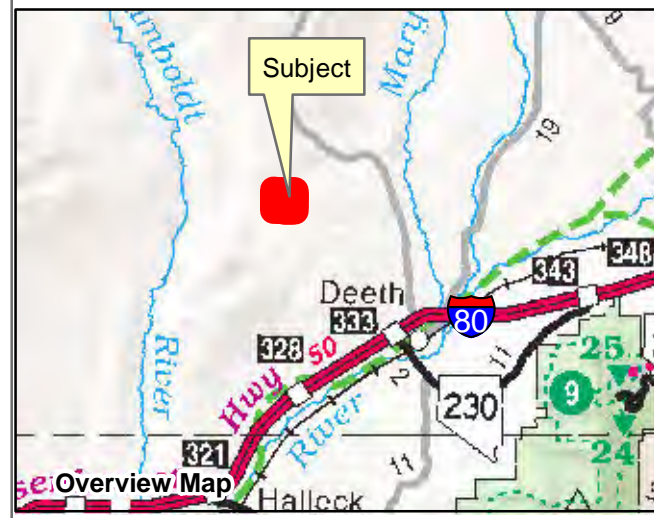

007-13F

Township 38N Range 58E Section 23
of the Mount Diablo Meridian, Nevada

Legend

- Subject Parcel
- Parcel
- Section
- Road

Reference Documents:
Map #

This map does NOT represent a survey.
It is compiled from official records, including
surveys and deeds. Recorded documents
should be used for detailed legal information.
Unless approved by Elko County Assessor,
other uses are forbidden.

FOR ASSESSMENT USE ONLY

Background image - 2017 NAIP flyover downloaded
from the W. M. Keck Earth Sciences & Mining Research
Information Center.
Product of GIS
Last Update 04/29/2019 JLS