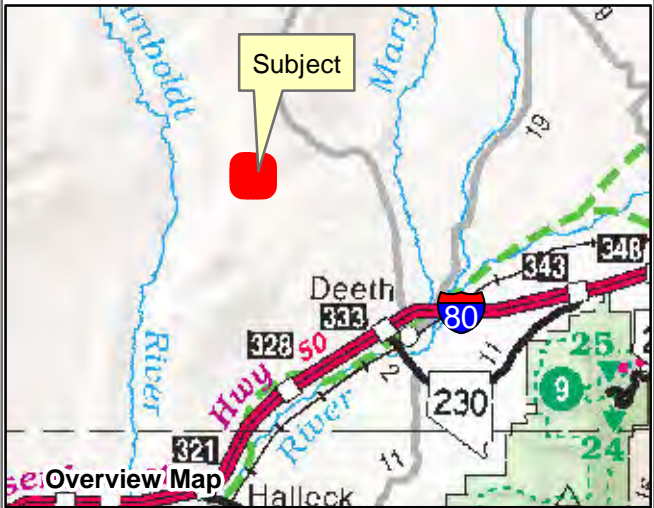

# 007-13E

Township 38N Range 58E Section 15 of the Mount Diablo Meridian, Nevada

### Legend

- Subject Parcel
- Parcel
- Section
- Road

Reference Documents:  
Map #

This map does NOT represent a survey. It is compiled from official records, including surveys and deeds. Recorded documents should be used for detailed legal information. Unless approved by Elko County Assessor, other uses are forbidden.

**FOR ASSESSMENT USE ONLY**

Background image - 2017 NAIP flyover downloaded from the W. M. Keck Earth Sciences & Mining Research Information Center.  
Product of GIS  
Last Update 04/29/2019 JLS