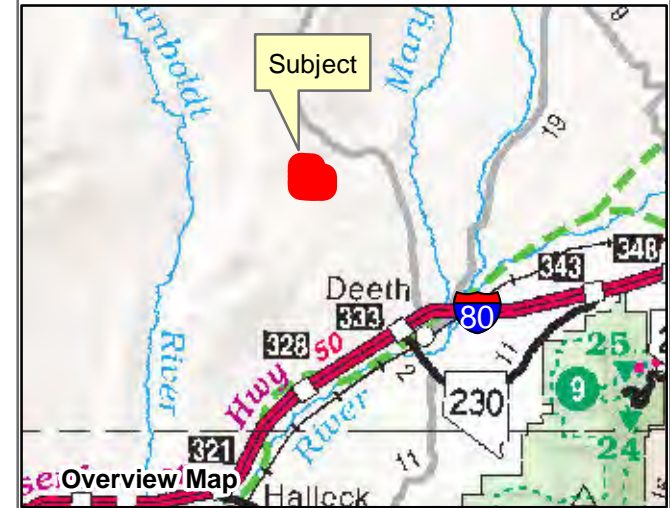

007-13D

Township 38N Range 58E Section 13
of the Mount Diablo Meridian, Nevada

Legend

- Subject Parcel
- Parcel
- Section
- Road

Reference Documents:
Map #

This map does NOT represent a survey.
It is compiled from official records, including
surveys and deeds. Recorded documents
should be used for detailed legal information.
Unless approved by Elko County Assessor,
other uses are forbidden.

FOR ASSESSMENT USE ONLY

Background image - 2017 NAIP flyover downloaded
from the W. M. Keck Earth Sciences & Mining Research
Information Center.
Product of GIS
Last Update 04/29/2019 JLS