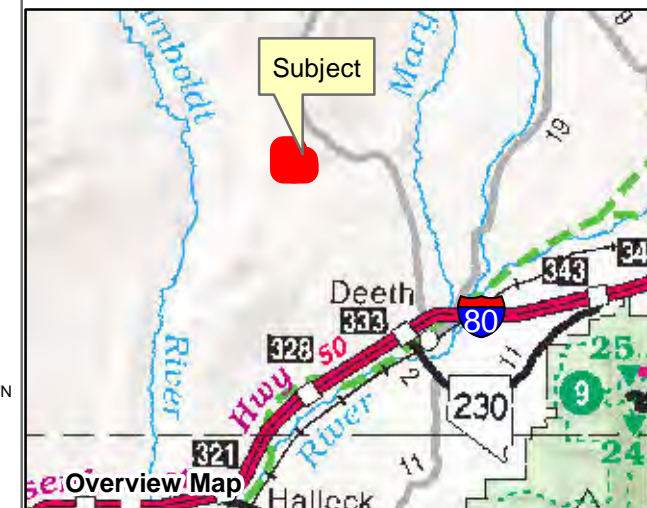

# 007-13C

Township 38N Range 58E Section 9  
of the Mount Diablo Meridian, Nevada

### Legend

- Subject Parcel
- Parcel
- Section
- Road

Reference Documents:  
Map #

This map does NOT represent a survey.  
It is compiled from official records, including  
surveys and deeds. Recorded documents  
should be used for detailed legal information.  
Unless approved by Elko County Assessor,  
other uses are forbidden.

**FOR ASSESSMENT USE ONLY**

Background image - 2017 NAIP flyover downloaded  
from the W. M. Keck Earth Sciences & Mining Research  
Information Center.  
Product of GIS  
Last Update 04/29/2019 JLS