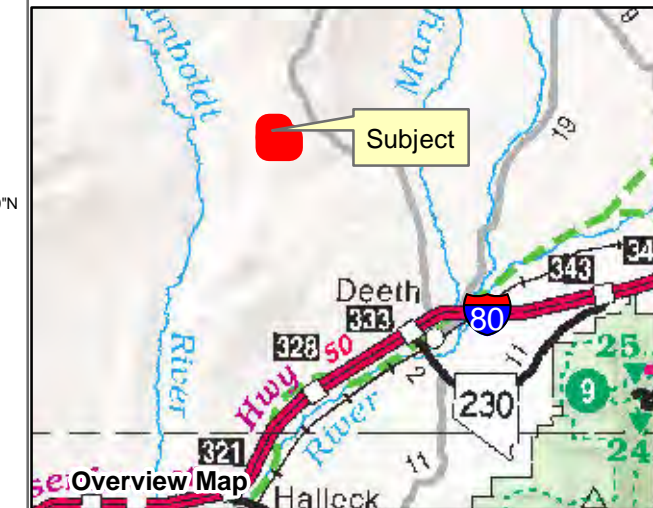

007-13A

Township 38N Range 58E Section 3
of the Mount Diablo Meridian, Nevada

Legend

- Subject Parcel
- Parcel
- Section
- Road

Reference Documents:
Map #

This map does NOT represent a survey.
It is compiled from official records, including
surveys and deeds. Recorded documents
should be used for detailed legal information.
Unless approved by Elko County Assessor,
other uses are forbidden.

FOR ASSESSMENT USE ONLY

Background image - 2017 NAIP flyover downloaded
from the W. M. Keck Earth Sciences & Mining Research
Information Center.
Product of GIS
Last Update 04/29/2019 JLS