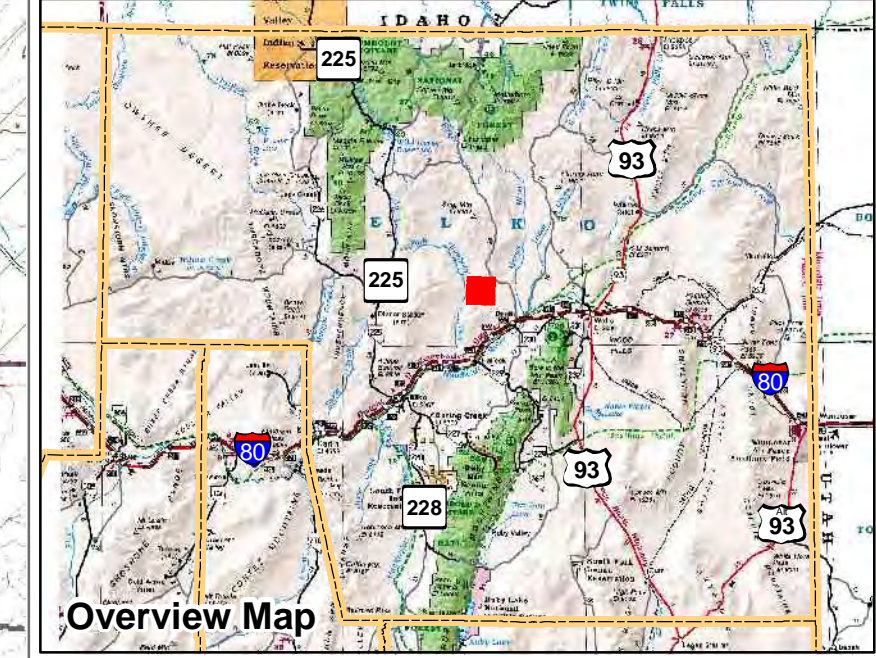

007-130

Township 38N Range 58E  
of the Mount Diablo Meridian, Nevada

Legend

- Subject Parcel
- Parcel
- Public Land
- Lot
- Township/Range
- Section
- County Line

This map does NOT represent a survey. It is compiled from official records, including surveys and deeds. Recorded documents should be used for detailed legal information. Unless approved by Elko County Assessor, other uses are forbidden.