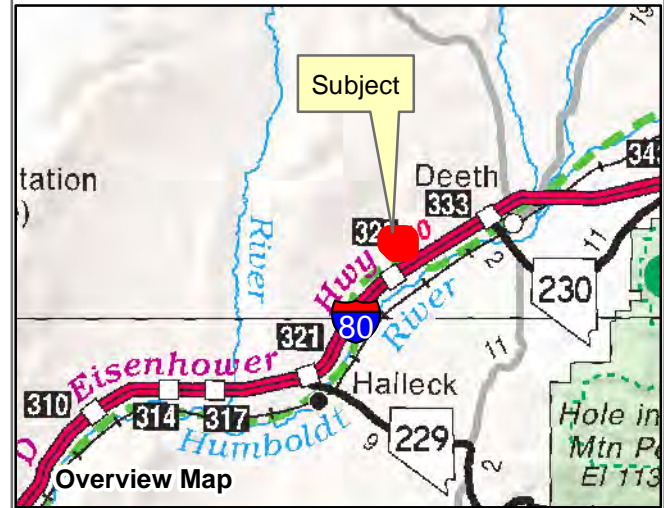

# 007-12S

Township 37N Range 58E Section 36  
of the Mount Diablo Meridian, Nevada

### Legend

- Subject Parcel
- Parcel
- Section
- Road

Reference Documents:  
Map # 766018

This map does NOT represent a survey.  
It is compiled from official records, including  
surveys and deeds. Recorded documents  
should be used for detailed legal information.  
Unless approved by Elko County Assessor,  
other uses are forbidden.

**FOR ASSESSMENT USE ONLY**

Background image - 2017 NAIP flyover downloaded  
from the W. M. Keck Earth Sciences & Mining Research  
Information Center.  
Product of GIS  
Last Update 03/09/2020 JLS