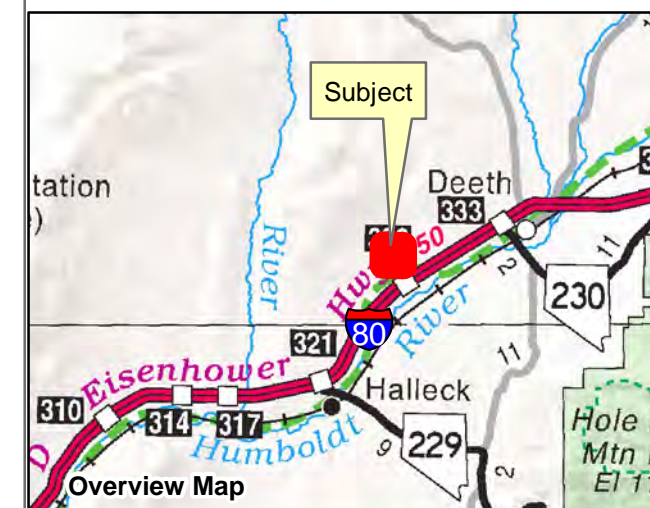

# 007-12R

Township 37N Range 58E Section 35  
of the Mount Diablo Meridian, Nevada

### Legend

- Subject Parcel
- Parcel
- Section
- Road

Reference Documents:  
Map #

This map does NOT represent a survey.  
It is compiled from official records, including  
surveys and deeds. Recorded documents  
should be used for detailed legal information.  
Unless approved by Elko County Assessor,  
other uses are forbidden.

**FOR ASSESSMENT USE ONLY**

Background image - 2017 NAIP flyover downloaded  
from the W. M. Keck Earth Sciences & Mining Research  
Information Center.  
Product of GIS  
Last Update 05/13/2019 JLS