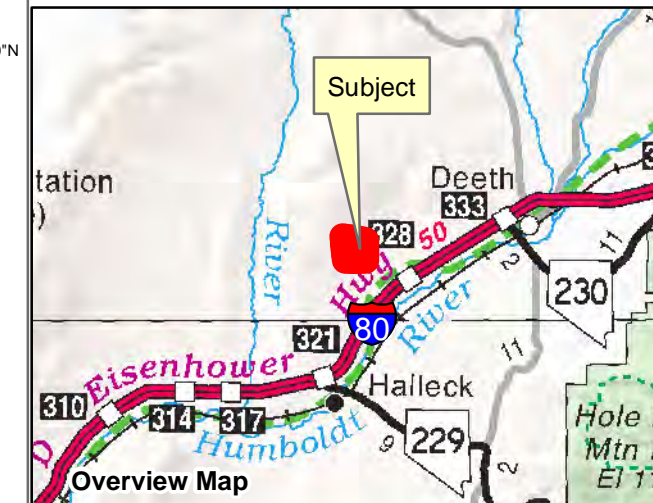

007-12Q

Township 37N Range 58E Section 33
of the Mount Diablo Meridian, Nevada

Legend

- Subject Parcel
- Parcel
- Section
- Road

Reference Documents:
Map # 791392

This map does NOT represent a survey. It is compiled from official records, including surveys and deeds. Recorded documents should be used for detailed legal information. Unless approved by Elko County Assessor, other uses are forbidden.

FOR ASSESSMENT USE ONLY

Background image - 2017 NAIP flyover downloaded from the W. M. Keck Earth Sciences & Mining Research Information Center.
Product of GIS
Last Update 08/02/2021 JLS