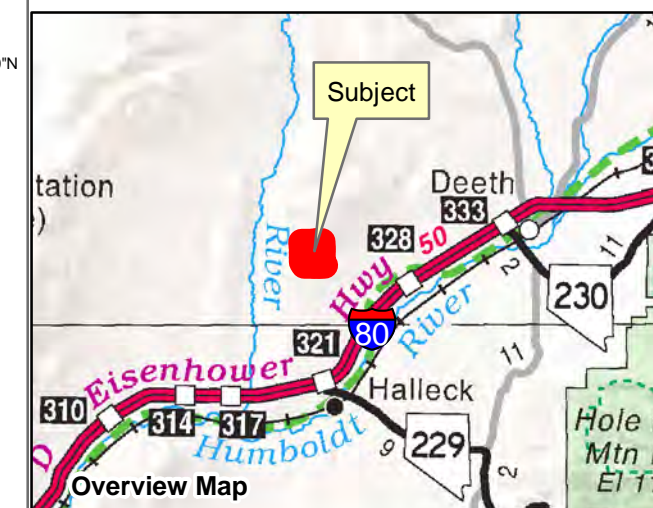

007-12P

Township 37N Range 58E Section 31
of the Mount Diablo Meridian, Nevada

Legend

-  Subject Parcel
-  Parcel
-  Section
-  Road

Reference Documents:
Map #

This map does NOT represent a survey. It is compiled from official records, including surveys and deeds. Recorded documents should be used for detailed legal information. Unless approved by Elko County Assessor, other uses are forbidden.

FOR ASSESSMENT USE ONLY

Background image - 2017 NAIP flyover downloaded from the W. M. Keck Earth Sciences & Mining Research Information Center.
Product of GIS
Last Update 05/10/2019 JLS