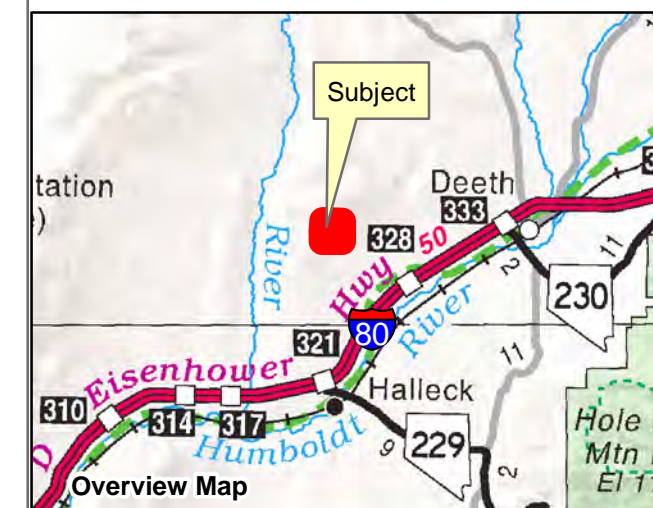

007-120

Township 37N Range 58E Section 27
of the Mount Diablo Meridian, Nevada

Legend

-  Subject Parcel
-  Parcel
-  Section
-  Road

Reference Documents:
Map #

This map does NOT represent a survey.
It is compiled from official records, including
surveys and deeds. Recorded documents
should be used for detailed legal information.
Unless approved by Elko County Assessor,
other uses are forbidden.

FOR ASSESSMENT USE ONLY

Background image - 2017 NAIP flyover downloaded
from the W. M. Keck Earth Sciences & Mining Research
Information Center.
Product of GIS
Last Update 05/10/2019 JLS