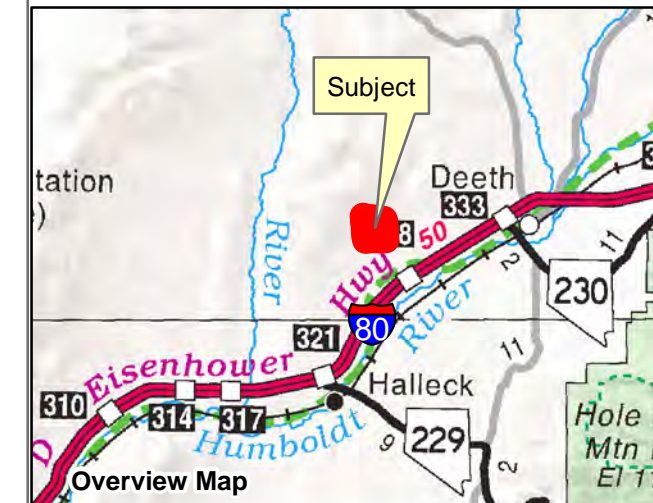

007-12N

Township 37N Range 58E Section 27 of the Mount Diablo Meridian, Nevada

Legend

- Subject Parcel
- Parcel
- Section
- Road

Reference Documents:
Map #

This map does NOT represent a survey. It is compiled from official records, including surveys and deeds. Recorded documents should be used for detailed legal information. Unless approved by Elko County Assessor, other uses are forbidden.

FOR ASSESSMENT USE ONLY

Background image - 2017 NAIP flyover downloaded from the W. M. Keck Earth Sciences & Mining Research Information Center.
Product of GIS
Last Update 05/10/2019 JLS