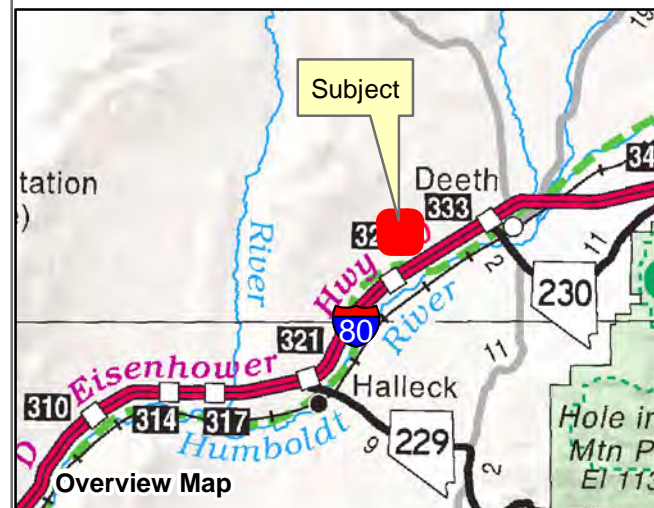

**007-12M**

Township 37N Range 58E Section 25  
of the Mount Diablo Meridian, Nevada

**Legend**

- Subject Parcel
- Parcel
- Section
- Road

Reference Documents:  
Map #

This map does NOT represent a survey. It is compiled from official records, including surveys and deeds. Recorded documents should be used for detailed legal information. Unless approved by Elko County Assessor, other uses are forbidden.

**FOR ASSESSMENT USE ONLY**

Background image - 2017 NAIP flyover downloaded from the W. M. Keck Earth Sciences & Mining Research Information Center.  
Product of GIS  
Last Update 05/10/2019 JLS