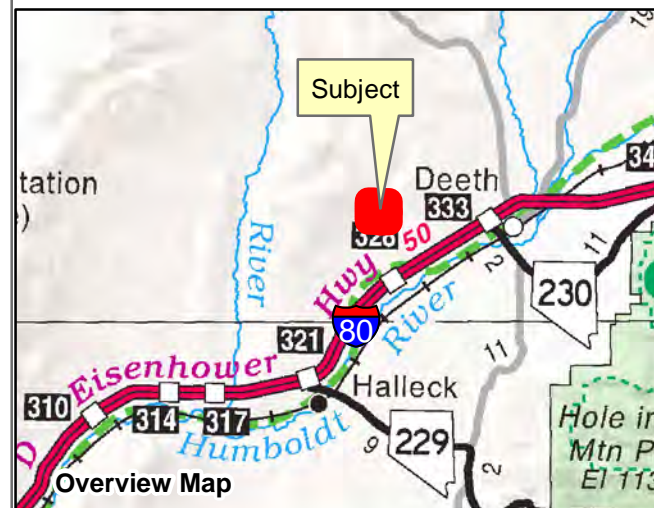

007-12L

Township 37N Range 58E Section 23
of the Mount Diablo Meridian, Nevada

Legend

- Subject Parcel
- Parcel
- Section
- Road

Reference Documents:
Map #

This map does NOT represent a survey.
It is compiled from official records, including
surveys and deeds. Recorded documents
should be used for detailed legal information.
Unless approved by Elko County Assessor,
other uses are forbidden.

FOR ASSESSMENT USE ONLY

Background image - 2017 NAIP flyover downloaded
from the W. M. Keck Earth Sciences & Mining Research
Information Center.
Product of GIS
Last Update 05/10/2019 JLS