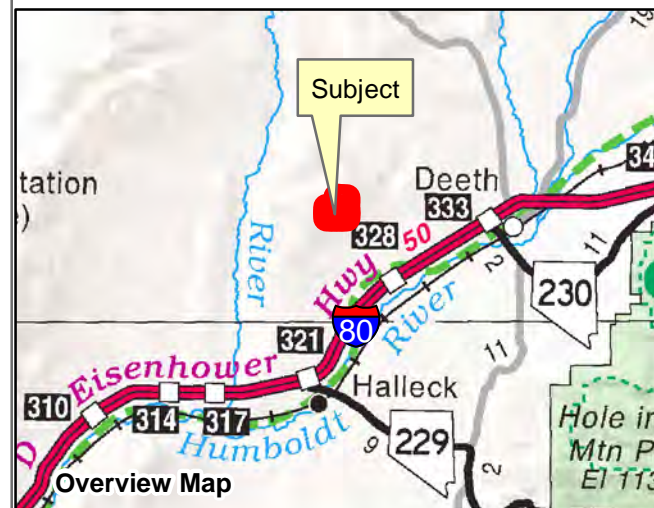

# 007-12K

Township 37N Range 58E Section 21  
of the Mount Diablo Meridian, Nevada

### Legend

-  Subject Parcel
-  Parcel
-  Section
-  Road

Reference Documents:  
Map #

This map does NOT represent a survey.  
It is compiled from official records, including  
surveys and deeds. Recorded documents  
should be used for detailed legal information.  
Unless approved by Elko County Assessor,  
other uses are forbidden.

**FOR ASSESSMENT USE ONLY**

Background image - 2017 NAIP flyover downloaded  
from the W. M. Keck Earth Sciences & Mining Research  
Information Center.  
Product of GIS  
Last Update 05/10/2019 JLS