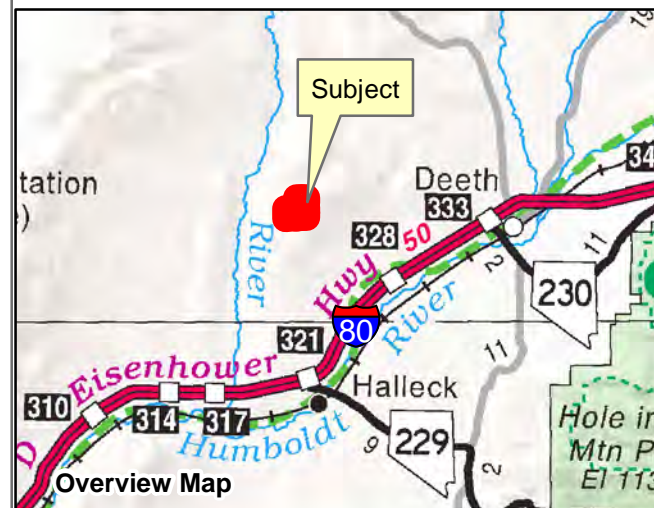

007-12J

Township 37N Range 58E Section 19
of the Mount Diablo Meridian, Nevada

Legend

-  Subject Parcel
-  Parcel
-  Section
-  Road

Reference Documents:
Map #

This map does NOT represent a survey. It is compiled from official records, including surveys and deeds. Recorded documents should be used for detailed legal information. Unless approved by Elko County Assessor, other uses are forbidden.

FOR ASSESSMENT USE ONLY

Background image - 2017 NAIP flyover downloaded from the W. M. Keck Earth Sciences & Mining Research Information Center.
Product of GIS
Last Update 05/10/2019 JLS