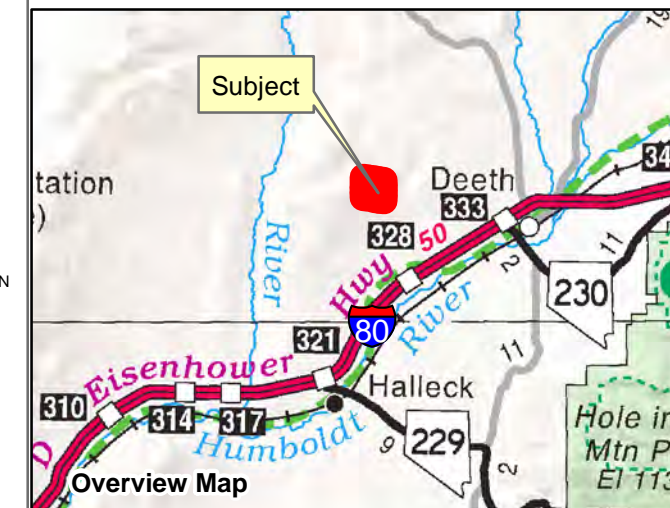

007-12H

Township 37N Range 58E Section 15
of the Mount Diablo Meridian, Nevada

- Legend**
- Subject Parcel
 - Parcel
 - Section
 - Road

Reference Documents:
Map #

This map does NOT represent a survey. It is compiled from official records, including surveys and deeds. Recorded documents should be used for detailed legal information. Unless approved by Elko County Assessor, other uses are forbidden.

FOR ASSESSMENT USE ONLY

Background image - 2017 NAIP flyover downloaded from the W. M. Keck Earth Sciences & Mining Research Information Center.
Product of GIS
Last Update 05/10/2019 JLS