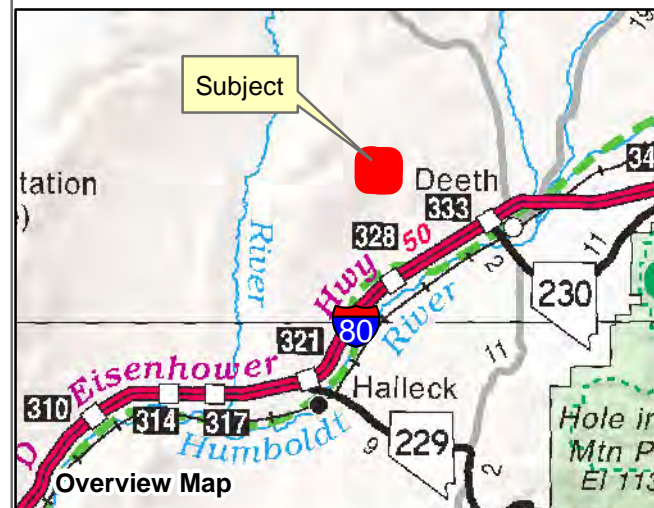

007-12F

Township 37N Range 58E Section 11 of the Mount Diablo Meridian, Nevada

Legend

- Subject Parcel
- Parcel
- Section
- Road

Reference Documents:
Map #

This map does NOT represent a survey. It is compiled from official records, including surveys and deeds. Recorded documents should be used for detailed legal information. Unless approved by Elko County Assessor, other uses are forbidden.

FOR ASSESSMENT USE ONLY

Background image - 2017 NAIP flyover downloaded from the W. M. Keck Earth Sciences & Mining Research Information Center.
Product of GIS
Last Update 05/01/2019 JLS