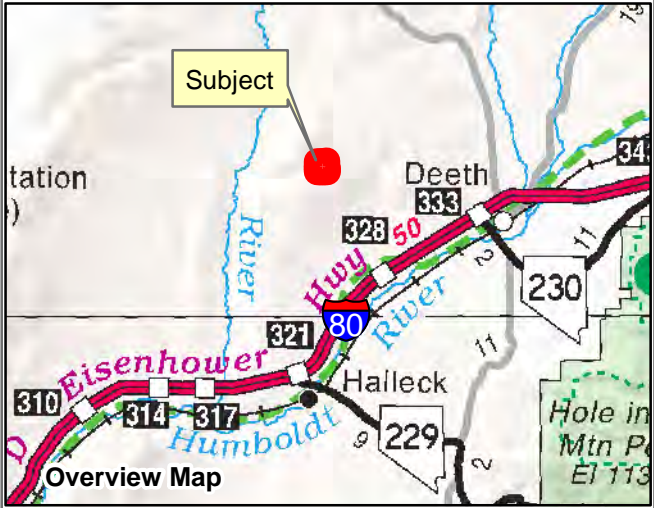

007-12E

Township 37N Range 58E Section 09
of the Mount Diablo Meridian, Nevada

Legend

- Subject Parcel
- Parcel
- Section
- Road

Reference Documents:
Map #

This map does NOT represent a survey. It is compiled from official records, including surveys and deeds. Recorded documents should be used for detailed legal information. Unless approved by Elko County Assessor, other uses are forbidden.

FOR ASSESSMENT USE ONLY

Background image - 2017 NAIP flyover downloaded from the W. M. Keck Earth Sciences & Mining Research Information Center.
Product of GIS
Last Update 05/01/2019 JLS