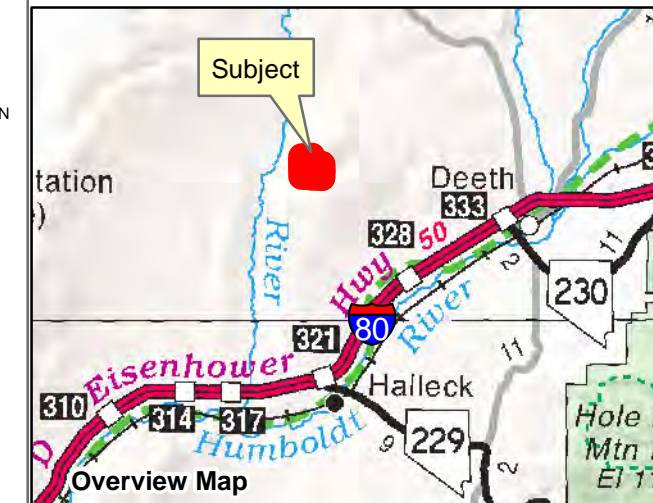

007-12D

Township 37N Range 58E Section 07
of the Mount Diablo Meridian, Nevada

Legend

- Subject Parcel
- Parcel
- Section
- Road

Reference Documents:
Map #

This map does NOT represent a survey. It is compiled from official records, including surveys and deeds. Recorded documents should be used for detailed legal information. Unless approved by Elko County Assessor, other uses are forbidden.

FOR ASSESSMENT USE ONLY

Background image - 2017 NAIP flyover downloaded from the W. M. Keck Earth Sciences & Mining Research Information Center.
Product of GIS
Last Update 05/01/2019 JLS