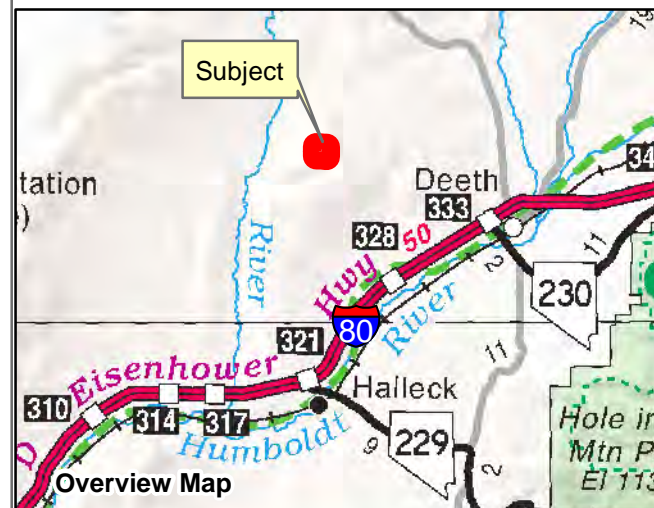

007-12C

Township 37N Range 58E Section 05
of the Mount Diablo Meridian, Nevada

Legend

- Subject Parcel
- Parcel
- Section
- Road

Reference Documents:
Map #

This map does NOT represent a survey.
It is compiled from official records, including
surveys and deeds. Recorded documents
should be used for detailed legal information.
Unless approved by Elko County Assessor,
other uses are forbidden.

FOR ASSESSMENT USE ONLY

Background image - 2017 NAIP flyover downloaded
from the W. M. Keck Earth Sciences & Mining Research
Information Center.
Product of GIS
Last Update 05/01/2019 JLS