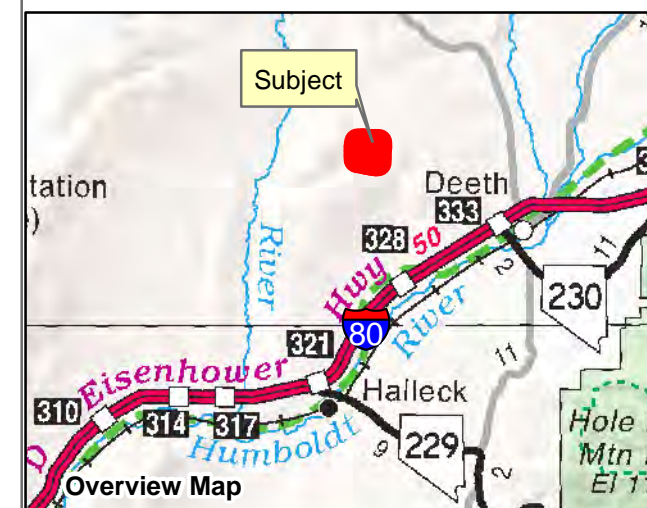

# 007-12B

Township 37N Range 58E Section 03  
of the Mount Diablo Meridian, Nevada

### Legend

- Subject Parcel
- Parcel
- Section
- Road

Reference Documents:  
Map #

This map does NOT represent a survey. It is compiled from official records, including surveys and deeds. Recorded documents should be used for detailed legal information. Unless approved by Elko County Assessor, other uses are forbidden.

**FOR ASSESSMENT USE ONLY**

Background image - 2017 NAIP flyover downloaded from the W. M. Keck Earth Sciences & Mining Research Information Center.  
Product of GIS  
Last Update 05/01/2019 JLS