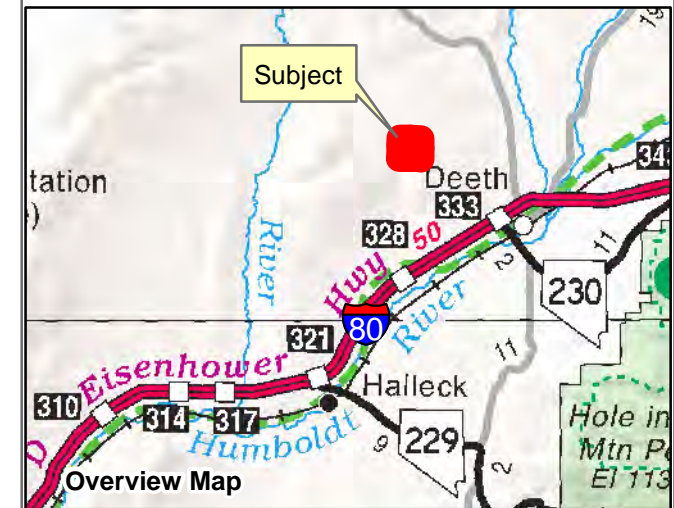

007-12A

Township 37N Range 58E Section 01
of the Mount Diablo Meridian, Nevada

Legend

- Subject Parcel
- Parcel
- Section
- Road

Reference Documents:
Map #

This map does NOT represent a survey. It is compiled from official records, including surveys and deeds. Recorded documents should be used for detailed legal information. Unless approved by Elko County Assessor, other uses are forbidden.

FOR ASSESSMENT USE ONLY

Background image - 2017 NAIP flyover downloaded from the W. M. Keck Earth Sciences & Mining Research Information Center.
Product of GIS
Last Update 05/01/2019 JLS