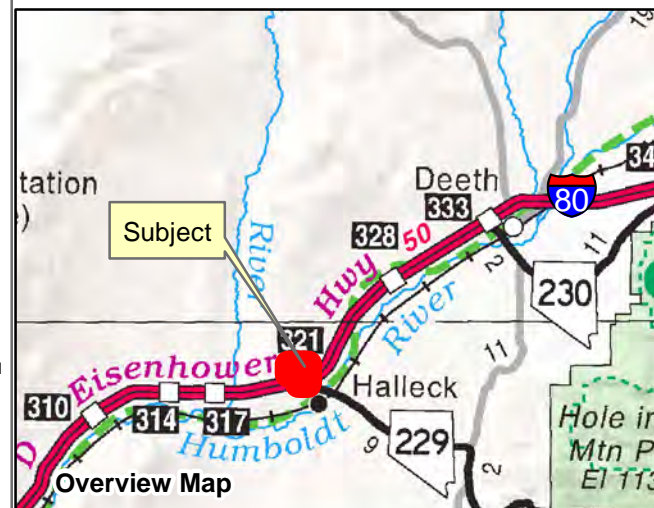

007-11K

Township 36N Range 58E Section 31 of the Mount Diablo Meridian, Nevada

Legend

- Subject Parcel
- Parcel
- Road
- Section

Reference Documents:
Map #

This map does NOT represent a survey. It is compiled from official records, including surveys and deeds. Recorded documents should be used for detailed legal information. Unless approved by Elko County Assessor, other uses are forbidden.

FOR ASSESSMENT USE ONLY

Background image - 2017 NAIP flyover downloaded from the W. M. Keck Earth Sciences & Mining Research Information Center.
Product of GIS
Last Update 05/14/2019 JLS