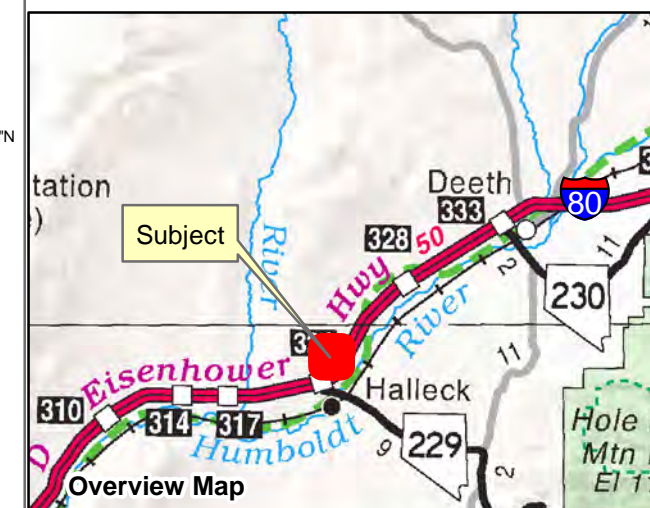

007-11J

Township 36N Range 58E Section 29
of the Mount Diablo Meridian, Nevada

Legend

- Subject Parcel
- Parcel
- Easement
- Road
- Section

Reference Documents:
Map #

This map does NOT represent a survey. It is compiled from official records, including surveys and deeds. Recorded documents should be used for detailed legal information. Unless approved by Elko County Assessor, other uses are forbidden.

FOR ASSESSMENT USE ONLY

Background image - 2017 NAIP flyover downloaded from the W. M. Keck Earth Sciences & Mining Research Information Center.
Product of GIS
Last Update 05/14/2019 JLS