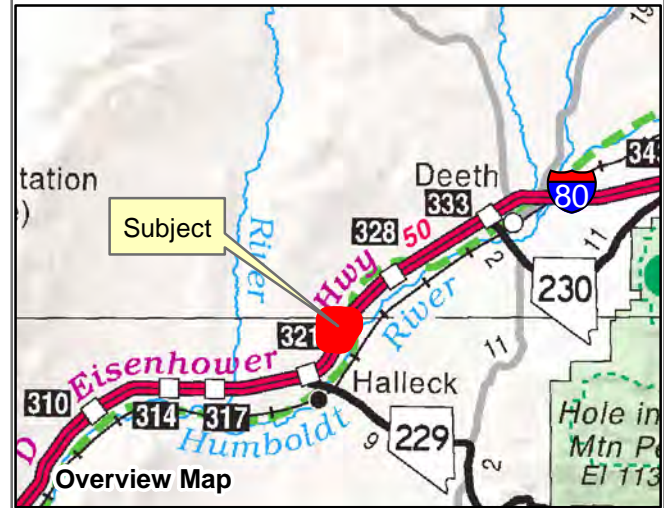

007-111

Township 36N Range 58E Section 21
of the Mount Diablo Meridian, Nevada

Legend

- Subject Parcel
- Parcel
- Easement
- Road
- Section

Reference Documents:
Map #

This map does NOT represent a survey.
It is compiled from official records, including
surveys and deeds. Recorded documents
should be used for detailed legal information.
Unless approved by Elko County Assessor,
other uses are forbidden.

FOR ASSESSMENT USE ONLY

Background image - 2017 NAIP flyover downloaded
from the W. M. Keck Earth Sciences & Mining Research
Information Center.
Product of GIS
Last Update 05/14/2019 JLS