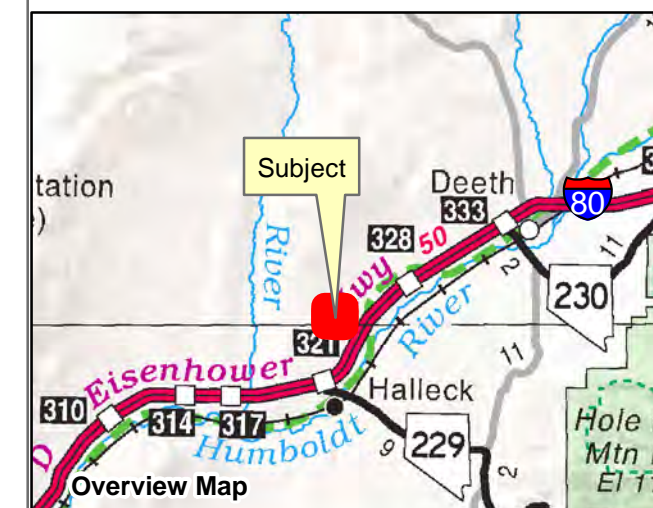

007-11G

Township 36N Range 58E Section 17 of the Mount Diablo Meridian, Nevada

Legend

- Subject Parcel
- Parcel
- Road
- Section

Reference Documents:
Map #

This map does NOT represent a survey. It is compiled from official records, including surveys and deeds. Recorded documents should be used for detailed legal information. Unless approved by Elko County Assessor, other uses are forbidden.

FOR ASSESSMENT USE ONLY

Background image - 2017 NAIP flyover downloaded from the W. M. Keck Earth Sciences & Mining Research Information Center.
Product of GIS
Last Update 05/14/2019 JLS