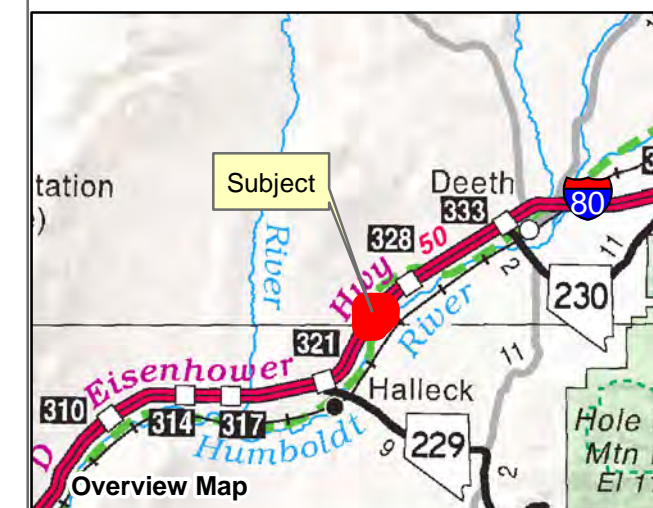

# 007-11F

Township 36N Range 58E Section 15 of the Mount Diablo Meridian, Nevada

## Legend

- Subject Parcel
- Parcel
- Easement
- Road
- Section

Reference Documents:  
Map #

This map does NOT represent a survey. It is compiled from official records, including surveys and deeds. Recorded documents should be used for detailed legal information. Unless approved by Elko County Assessor, other uses are forbidden.

**FOR ASSESSMENT USE ONLY**

Background image - 2017 NAIP flyover downloaded from the W. M. Keck Earth Sciences & Mining Research Information Center.  
Product of GIS  
Last Update 05/14/2019 JLS