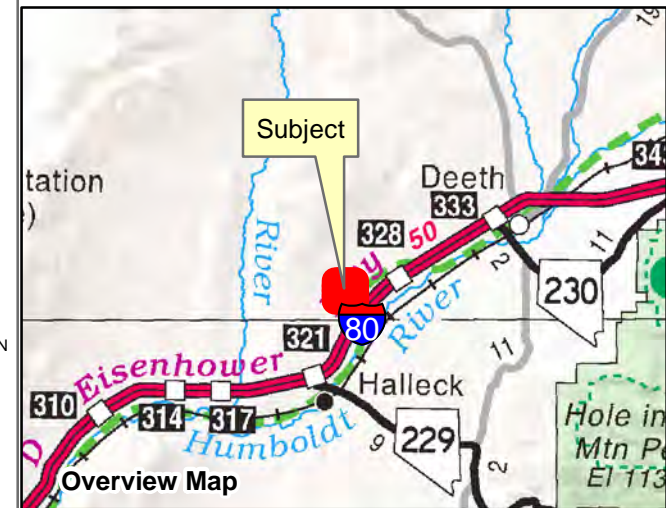

007-11D

Township 36N Range 58E Section 09
of the Mount Diablo Meridian, Nevada

Legend

- Subject Parcel
- Parcel
- Section
- Road

Reference Documents:
Map #

This map does NOT represent a survey. It is compiled from official records, including surveys and deeds. Recorded documents should be used for detailed legal information. Unless approved by Elko County Assessor, other uses are forbidden.

FOR ASSESSMENT USE ONLY

Background image - 2017 NAIP flyover downloaded from the W. M. Keck Earth Sciences & Mining Research Information Center.
Product of GIS
Last Update 05/14/2019 JLS