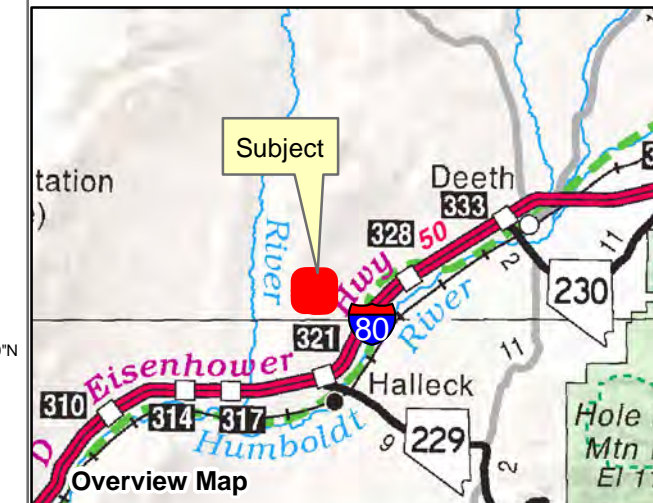

007-11C

Township 36N Range 58E Section 07
of the Mount Diablo Meridian, Nevada

Legend

-  Subject Parcel
-  Parcel
-  Section
-  Road

Reference Documents:
Map #

This map does NOT represent a survey.
It is compiled from official records, including
surveys and deeds. Recorded documents
should be used for detailed legal information.
Unless approved by Elko County Assessor,
other uses are forbidden.

FOR ASSESSMENT USE ONLY

Background image - 2017 NAIP flyover downloaded
from the W. M. Keck Earth Sciences & Mining Research
Information Center.
Product of GIS
Last Update 05/13/2019 JLS