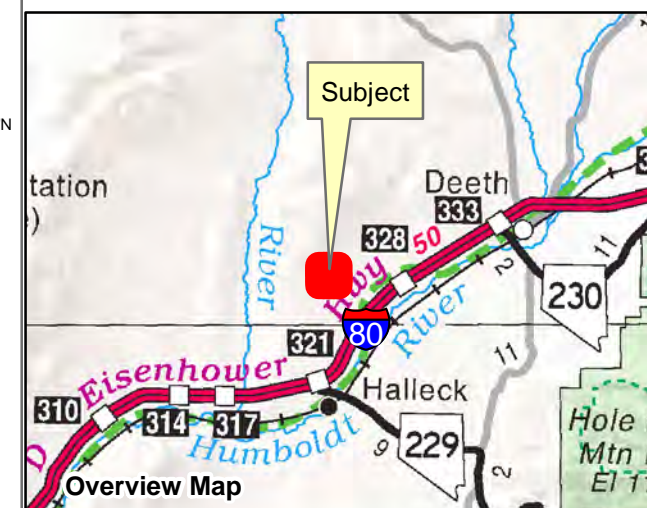

# 007-11B

Township 36N Range 58E Section 05  
of the Mount Diablo Meridian, Nevada

### Legend

- Subject Parcel
- Parcel
- Section
- Road

Reference Documents:  
Map #

This map does NOT represent a survey. It is compiled from official records, including surveys and deeds. Recorded documents should be used for detailed legal information. Unless approved by Elko County Assessor, other uses are forbidden.

**FOR ASSESSMENT USE ONLY**

Background image - 2017 NAIP flyover downloaded from the W. M. Keck Earth Sciences & Mining Research Information Center.  
Product of GIS  
Last Update 05/13/2019 JLS