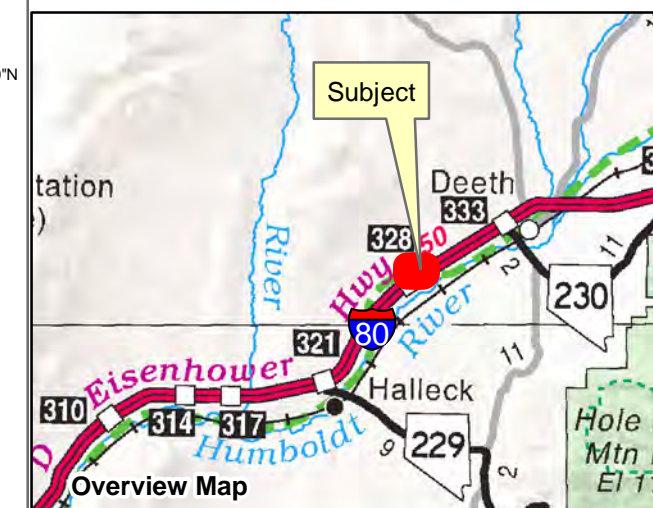

# 007-11A

Township 36N Range 58E Section 01  
of the Mount Diablo Meridian, Nevada

## Legend

- Subject Parcel
- Parcel
- Section
- Road

Reference Documents:  
Map #

This map does NOT represent a survey.  
It is compiled from official records, including  
surveys and deeds. Recorded documents  
should be used for detailed legal information.  
Unless approved by Elko County Assessor,  
other uses are forbidden.

**FOR ASSESSMENT USE ONLY**

Background image - 2017 NAIP flyover downloaded  
from the W. M. Keck Earth Sciences & Mining Research  
Information Center.  
Product of GIS  
Last Update 05/13/2019 JLS