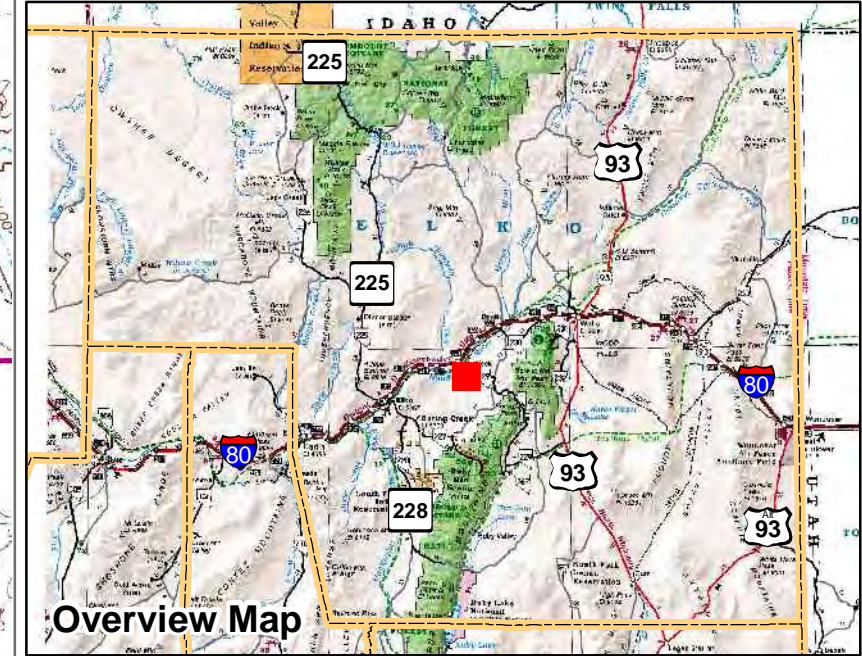

007-100

Township 35N Range 58E
of the Mount Diablo Meridian, Nevada

Legend

- Subject Parcel
- Parcel
- Lot
- Public Land
- Railroad
- Section
- Township/Range
- County Line

This map does NOT represent a survey. It is compiled from official records, including surveys and deeds. Recorded documents should be used for detailed legal information. Unless approved by Elko County Assessor, other uses are forbidden.