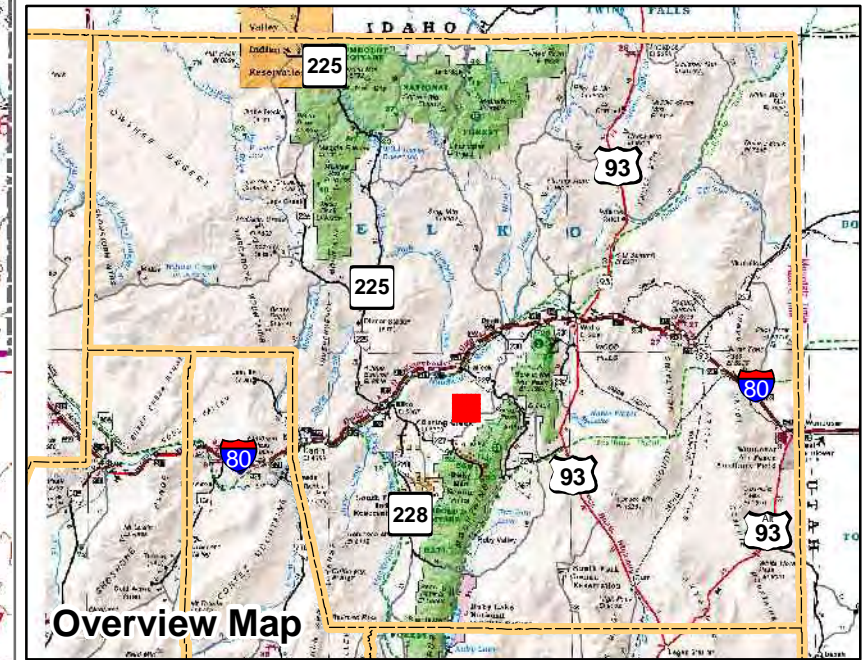

007-090

Township 34N Range 58E  
of the Mount Diablo Meridian, Nevada

Overview Map

Legend

- Subject Parcel
- Parcel
- Public Land
- Lot
- Section
- Township/Range
- County Line

This map does NOT represent a survey. It is compiled from official records, including surveys and deeds. Recorded documents should be used for detailed legal information. Unless approved by Elko County Assessor, other uses are forbidden.