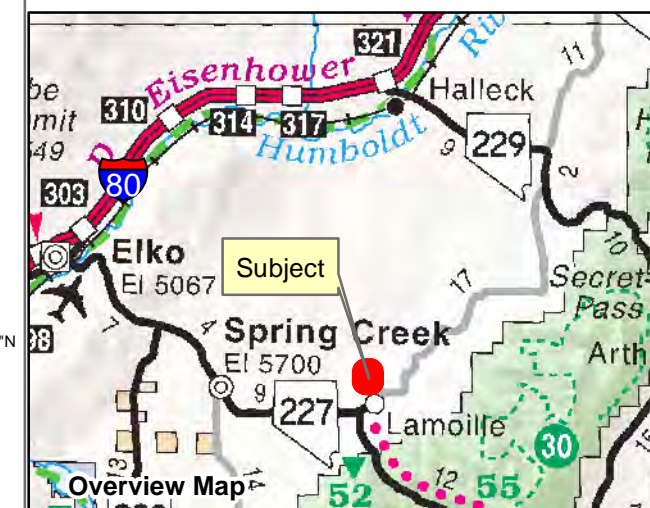

007-08D

Township 33N Range 58E Section 18, NW1/4 of the Mount Diablo Meridian, Nevada

Legend

- Subject Parcel
- Parcel
- Section
- Road

Reference Documents:
Map # 216493, 335501, 387618, 463721, 766181, 770179

This map does NOT represent a survey. It is compiled from official records, including surveys and deeds. Recorded documents should be used for detailed legal information. Unless approved by Elko County Assessor, other uses are forbidden.

FOR ASSESSMENT USE ONLY

Background image - 2019 NAIP flyover downloaded from the W. M. Keck Earth Sciences & Mining Research Information Center.
Product of GIS
Last Update 06/26/2020 JLS