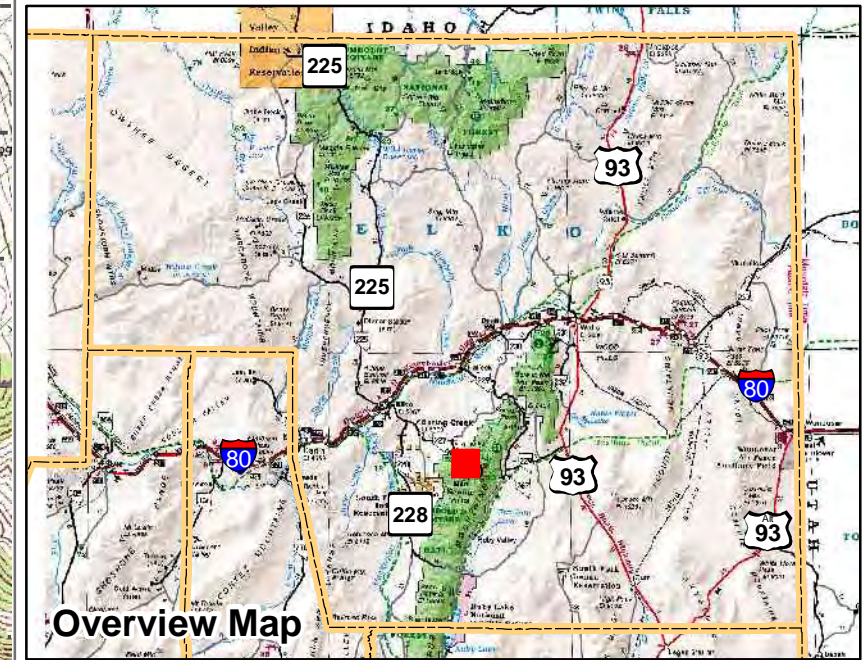

007-070

Township 32N Range 58E
of the Mount Diablo Meridian, Nevada

Legend

- Subject Parcel
- Parcel
- Public Land
- Lot
- Section
- Township/Range
- County Line

This map does NOT represent a survey. It is compiled from official records, including surveys and deeds. Recorded documents should be used for detailed legal information. Unless approved by Elko County Assessor, other uses are forbidden.