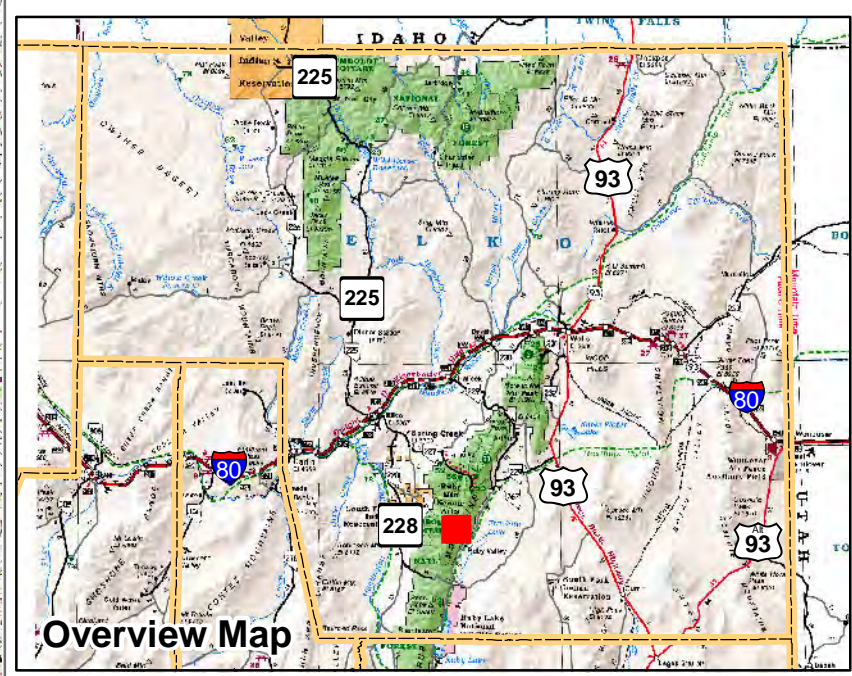

**007-050**  
**PARTIALLY SURVEYED**  
**Township 30N Range 58E**  
**of the Mount Diablo Meridian, Nevada**

**Legend**

- Subject Parcel
- Parcel
- Lot
- Road
- Public Land
- Section
- Township/Range
- County Line

This map does NOT represent a survey. It is compiled from official records, including surveys and deeds. Recorded documents should be used for detailed legal information. Unless approved by Elko County Assessor, other uses are forbidden.