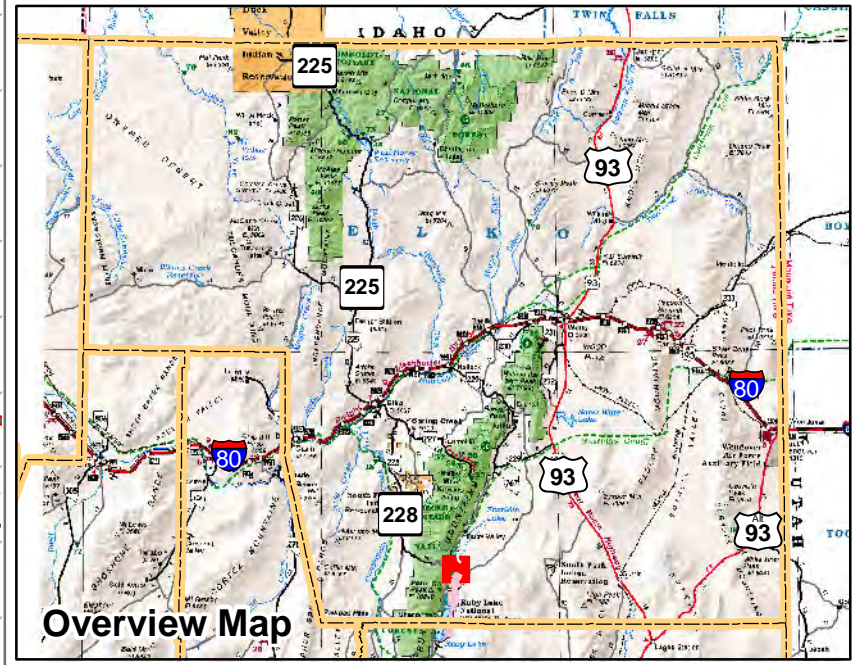

007-030
PARTIALLY SURVEYED
Township 28N Range 58E
of the Mount Diablo Meridian, Nevada

- Legend**
- Subject Parcel
 - Parcel
 - Public Land
 - Lot
 - Section
 - Township/Range
 - County Line

This map does NOT represent a survey. It is compiled from official records, including surveys and deeds. Recorded documents should be used for detailed legal information. Unless approved by Elko County Assessor, other uses are forbidden.