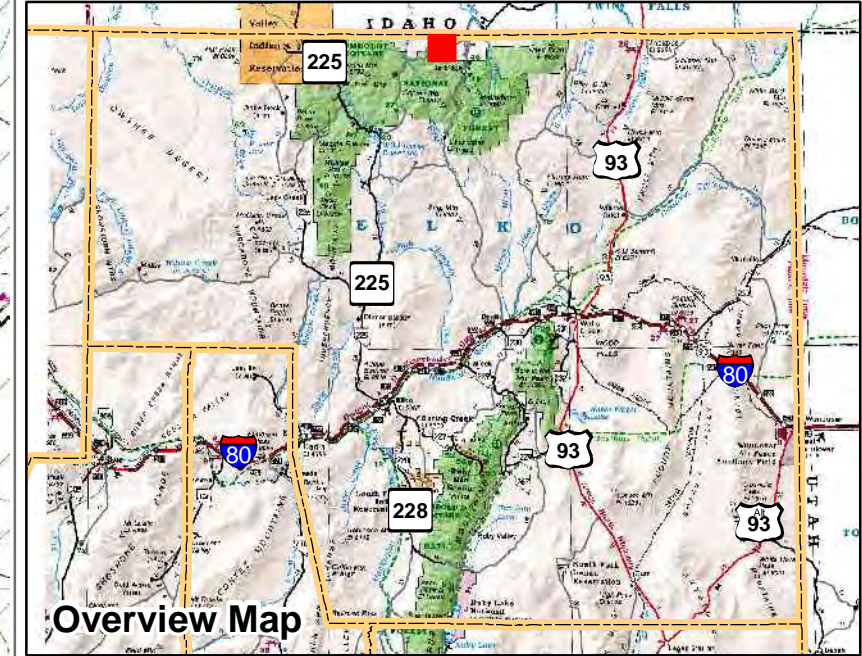

006-660

Township 47N Range 57E  
of the Mount Diablo Meridian, Nevada

Legend

- Subject Parcel
- Parcel
- Public Land
- Lot
- Section
- Township/Range
- County Line

This map does NOT represent a survey. It is compiled from official records, including surveys and deeds. Recorded documents should be used for detailed legal information. Unless approved by Elko County Assessor, other uses are forbidden.