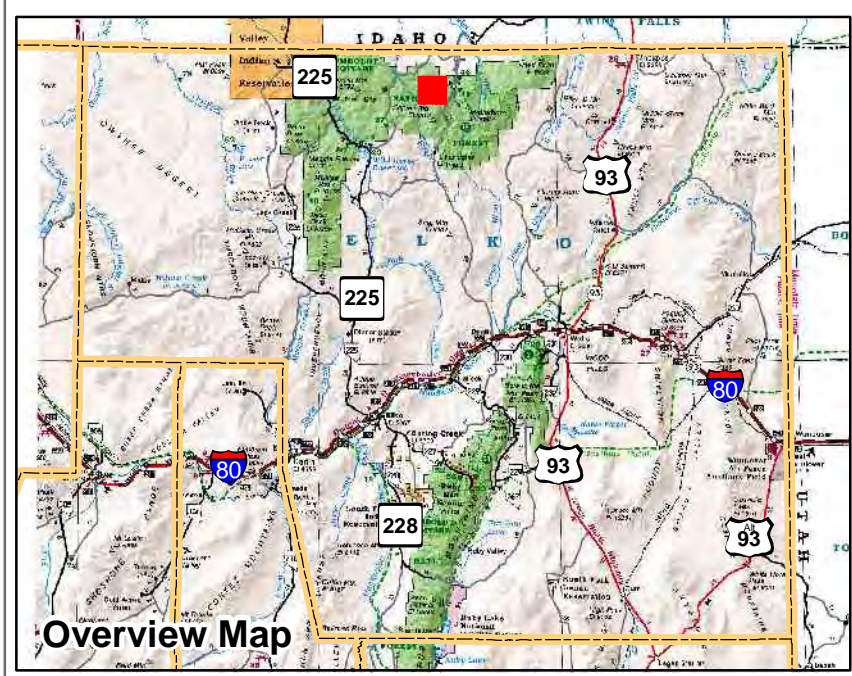

**006-650**  
**UNSURVEYED**  
 Township 46N Range 57E  
 of the Mount Diablo Meridian, Nevada

- Legend**
- Subject Parcel
  - Parcel
  - Public Land
  - Lot
  - Section
  - Township/Range
  - County Line

This map does NOT represent a survey. It is compiled from official records, including surveys and deeds. Recorded documents should be used for detailed legal information. Unless approved by Elko County Assessor, other uses are forbidden.