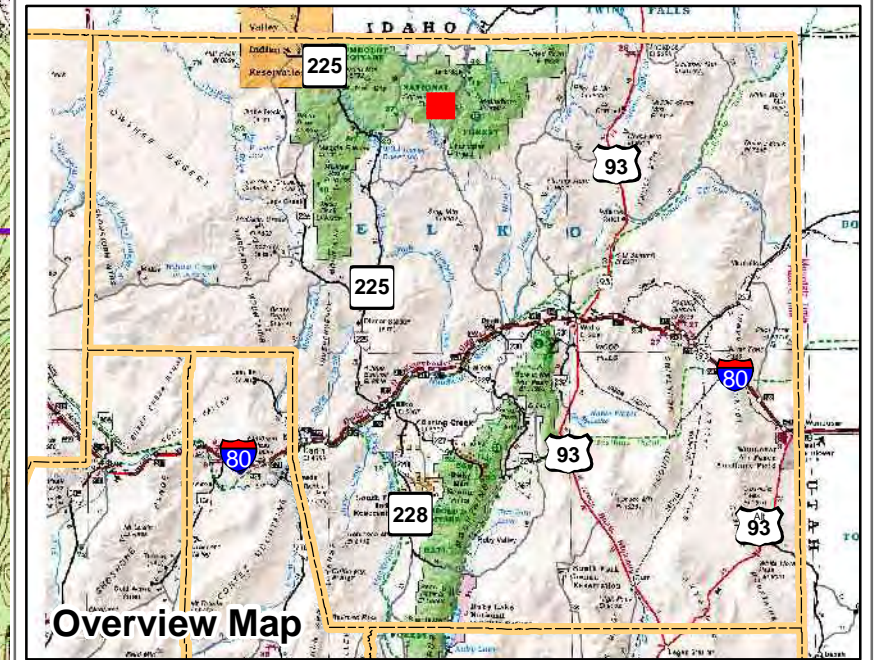

006-640
UNSURVEYED
Township 45N Range 57E
of the Mount Diablo Meridian, Nevada

- Legend**
- Subject Parcel
 - Parcel
 - Public Land
 - Lot
 - Section
 - Township/Range
 - County Line

This map does NOT represent a survey. It is compiled from official records, including surveys and deeds. Recorded documents should be used for detailed legal information. Unless approved by Elko County Assessor, other uses are forbidden.