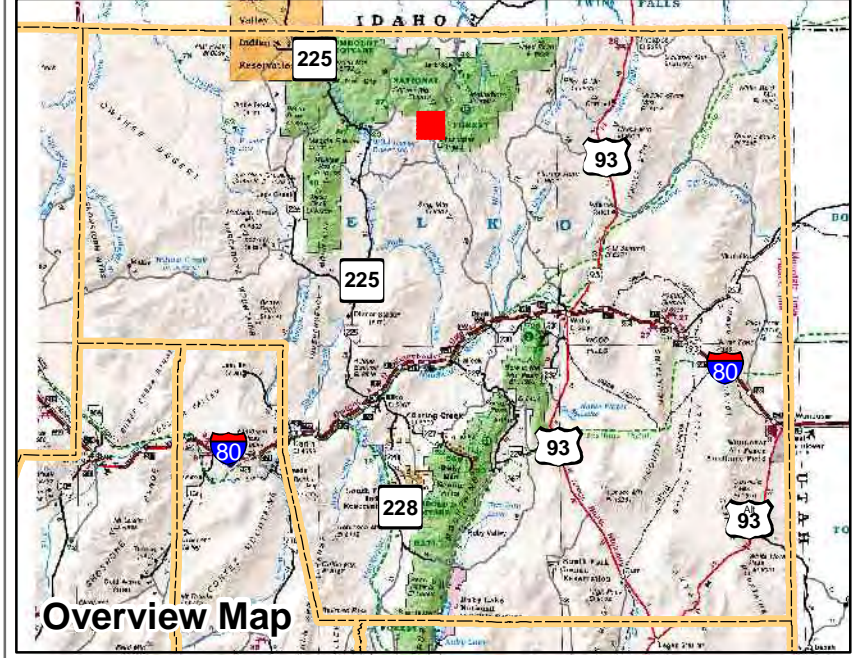

006-630
Township 44N Range 57E
of the Mount Diablo Meridian, Nevada

- Legend**
- Subject Parcel
 - Parcel
 - Public Land
 - Lot
 - Section
 - Township/Range
 - County Line

This map does NOT represent a survey. It is compiled from official records, including surveys and deeds. Recorded documents should be used for detailed legal information. Unless approved by Elko County Assessor, other uses are forbidden.