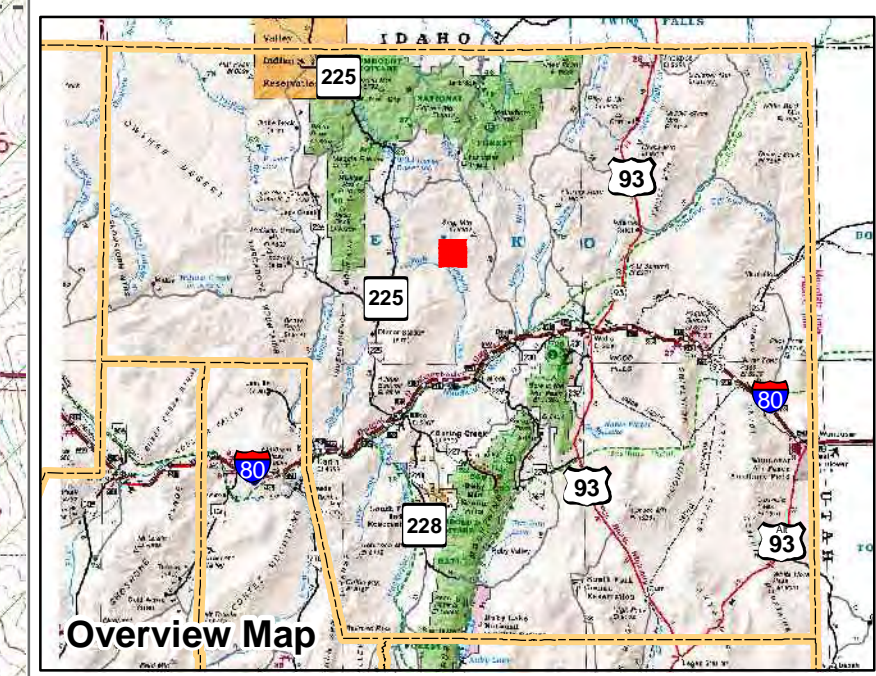

006-590

Township 40N Range 57E  
of the Mount Diablo Meridian, Nevada

Legend

- Subject Parcel
- Parcel
- Public Land
- Township/Range
- Section
- County Line
- Railroad

This map does NOT represent a survey. It is compiled from official records, including surveys and deeds. Recorded documents should be used for detailed legal information. Unless approved by Elko County Assessor, other uses are forbidden.