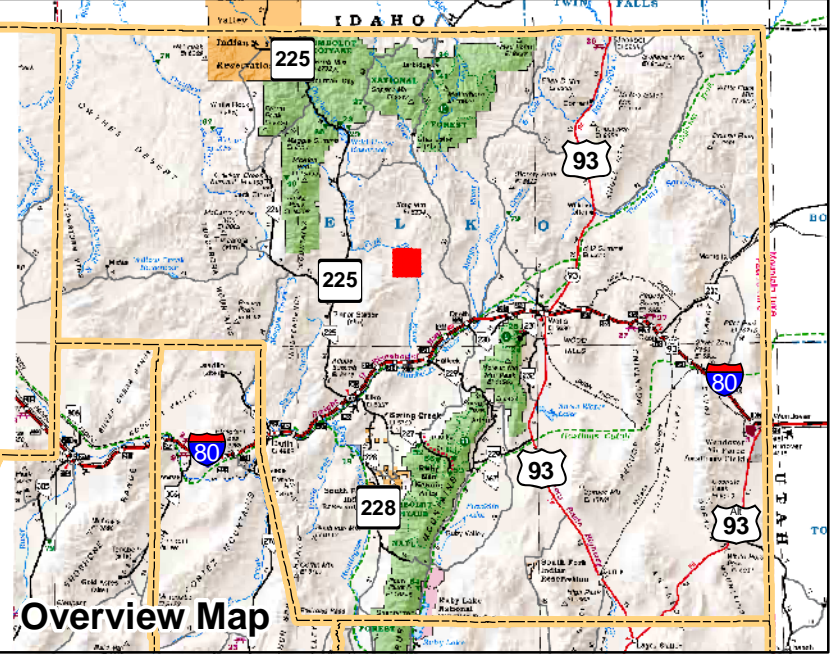

006-580
Township 39N Range 57E
of the Mount Diablo Meridian, Nevada

- Legend**
- Subject Parcel
 - Parcel
 - Public Land
 - Township/Range
 - Section
 - County Line

This map does NOT represent a survey. It is compiled from official records, including surveys and deeds. Recorded documents should be used for detailed legal information. Unless approved by Elko County Assessor, other uses are forbidden.