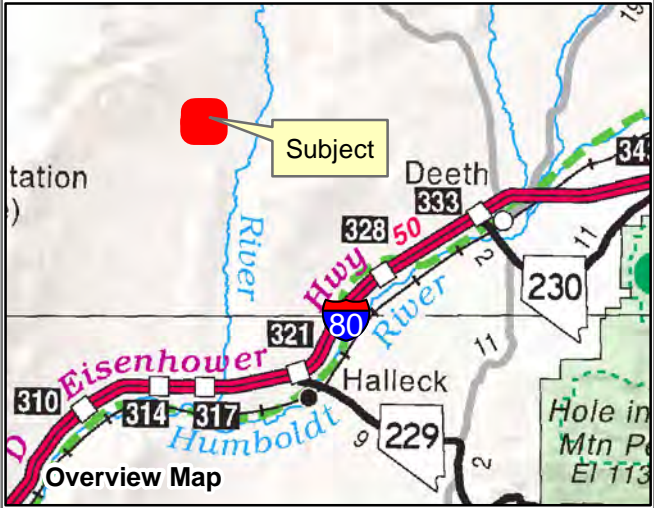

**006-57E**

Township 38N Range 57E Section 30  
of the Mount Diablo Meridian, Nevada

**Legend**

- Subject Parcel
- Parcel
- Lot
- Public Land
- Section
- Road

Reference Documents:  
Map #

This map does NOT represent a survey. It is compiled from official records, including surveys and deeds. Recorded documents should be used for detailed legal information. Unless approved by Elko County Assessor, other uses are forbidden.

**FOR ASSESSMENT USE ONLY**

Background image - 2017 NAIP flyover downloaded from the W. M. Keck Earth Sciences & Mining Research Information Center.  
Product of GIS  
Last Update 05/16/2019 JLS